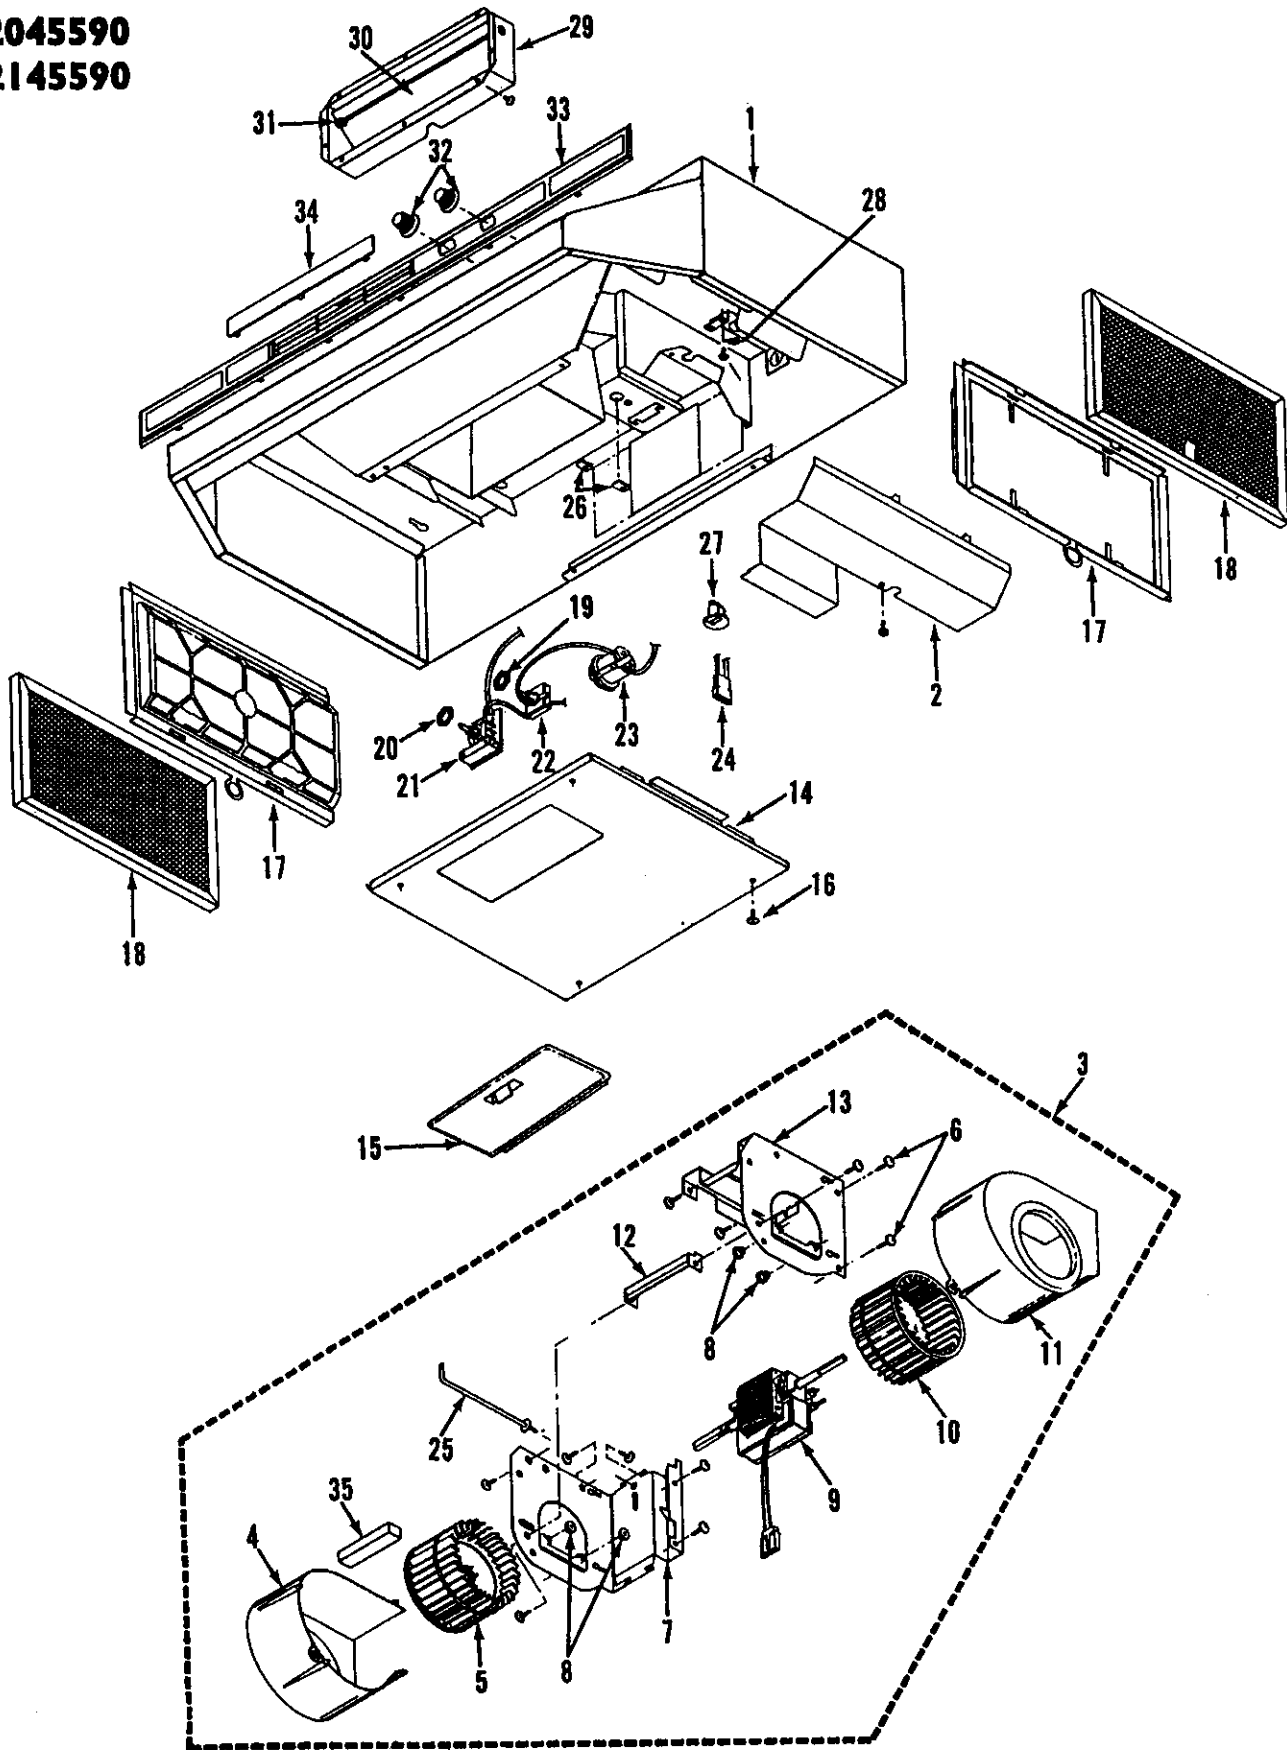

Sears, Roebuck and Co., Hoffman Estates, IL 60179 U.S.A.

MODEL NOS.
233.52045590
233.52145590

PARTS LIST

KEY NO.	PART NUMBER	DESCRIPTION
1	97009045	Canopy - 30" White (233.52045590)
	97009046	Canopy - 30" Almond (233.52045590)
	97009047	Canopy - 30" Stainless Steel (233.52045590)
	97010744	Canopy - 30" Black (233.52045590)
	97010440	Canopy - 36" White (233.52145590)
	97009048	Canopy - 36" Almond (233.52145590)
	97009049	Canopy - 36" Stainless Steel (233.52145590)
	97010745	Canopy - 36" Black (233.52145590)
	2	98006574
3	97009721	Blower Assembly - Complete (Includes Key Nos. 4 thru 13)
4	99110518	Scroll Housing for Blower - Counterclockwise
5	99020150	Blower Wheel - Counterclockwise
6	99150490	Sheet Metal Screw 10-16 x 3/4 PH Truss Head
7	98008836	Frame Half - Counterclockwise
8	99100497	Rubber Isolation Mount
9	99080156	Motor
10	99020149	Blower Wheel - Clockwise
11	99110519	Scroll Housing for Blower - Clockwise
12	98005573	Cross Brace
13	98005572	Frame Half - Clockwise
14	97007953	Bottom Cover - White
	97007957	Bottom Cover - Almond
	97007716	Bottom Cover - Stainless Steel
	97009771	Bottom Cover - Black
15	97013316	Light Lens
16	99150478	Sheet Metal Screw 8-18 x 3/8 PH Truss Head**
17	97007997	Ventless Filter Kit - Contains Two (2) Clean Cooking System II Filters***
18	97007893	Aluminum Filter (Contains 2 Filters)
19	99260470	Nut, 15/32-32 with 9/16 Flats*
20	99260422	Nut, 3/8-32*
21	97007159	Motor Speed Control Switch
22	97005812	Light Switch
23	99270536	Bulb Holder
24	97005679	Motor Receptacle with Wires
25	99420458	Blower Retainer Rod
26	99260473	Tinnerman Nut, U10-24 C1379*
27	99400042	Strain Relief Bushing, SR-4N-4*
28	99150471	Self-Tapping Screw, 10-32 x 1/2 Green Binder*
29	97005544	Damper Assembly (Includes Key Nos. 30 & 31)
30	98005221	Damper Flap
31	99100379	Damper Bushing
32	99360118	Knob, Black (2 Required)
	99360228	Knob, White (2 Required)
	99360229	Knob, Almond (2 Required)
33	99090952	Control Panel, 30" Black
	99090954	Control Panel, 30" White
	99090956	Control Panel, 30" Almond
	99090953	Control Panel, 36" Black
	99090955	Control Panel, 36" White
34	99090957	Control Panel, 36" Almond
	99090457	Control Panel Cover, Black
	99090829	Control Panel Cover, White
35	99090958	Control Panel Cover, Almond
	99100441	Seal Foam (2 Required) (Ventless Installation Only)***
**	97007501	Diode Assembly
	-----	Light Bulb, 75 Watt (Not Supplied with Hood)
**	99042173	Installation Instructions
**	99042169	Operating Instructions and Parts List